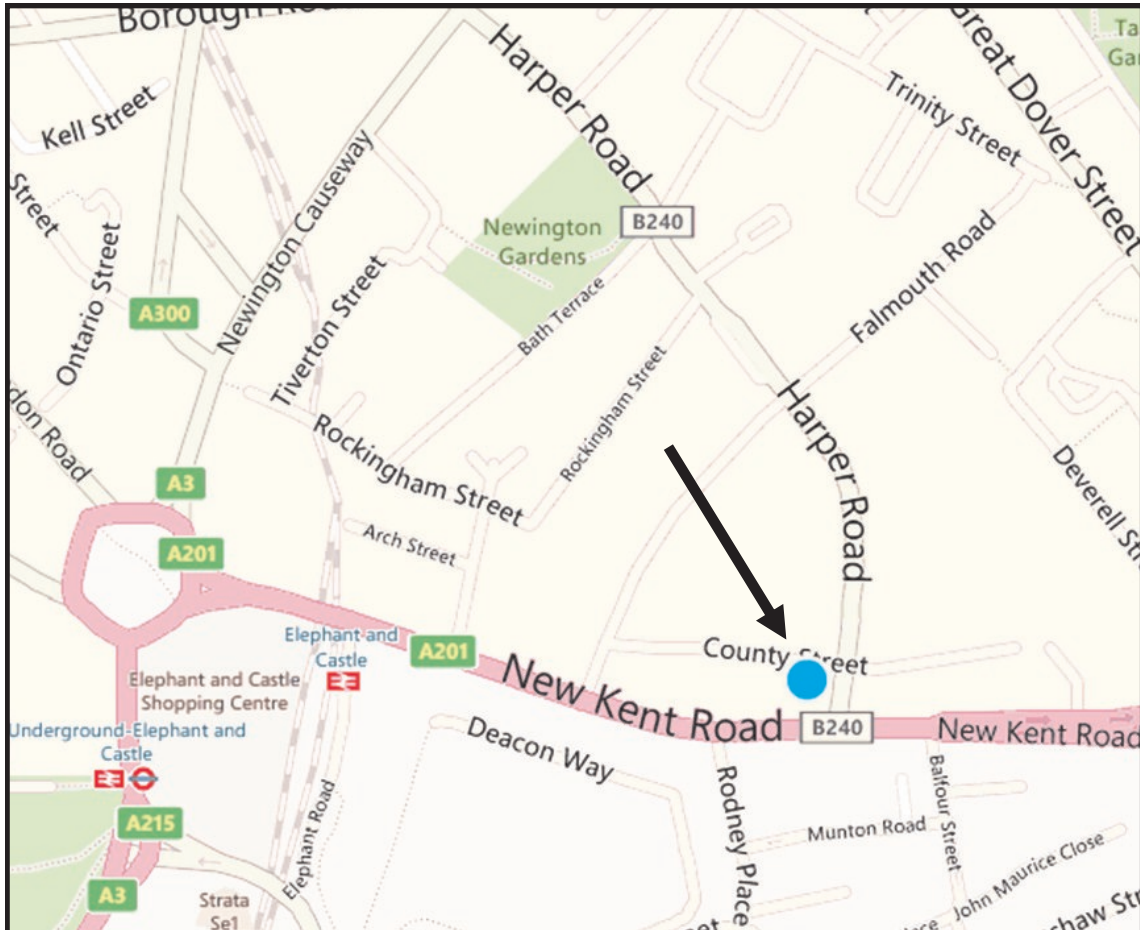

reception@facesinfocus.org.uk

Charity No: 1063967

Company Reg: 3303836

faces in focus

The nearest tube station is
Elephant & Castle which is on
the Bakerloo and Northern
lines. Bus routes along the
New Kent Road are:
1, 53, 63, 363, 172, 188, 453
We are ♿ accessible