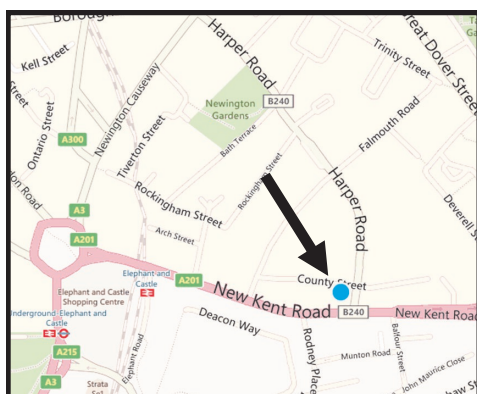

We are open:

Mondays and Wednesdays 10am to 8pm

Tuesdays and Thursdays 10am to 7pm

Fridays 10am to 4pm and we hope to see you soon!

The nearest tube station is Elephant & Castle which is on the Bakerloo and Northern lines. Bus routes along the New Kent Road are: 1, 53, 63, 363, 172, 188, 453